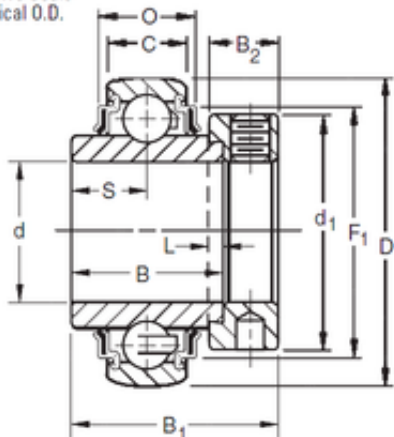

ABEC BEARING SERIES LTD

KRRB Two Seals
Spherical O.D.

25,4 mm x 52 mm x 34,92 mm TIMKEN 1100KRRB Insert Bearings Spherical OD

Bearing No. 1100KRRB

Size	25.4x52x34.92 mm
Bore Diameter	25,4 mm
Outer Diameter	52 mm
Width	34,92 mm
d	25,4 mm
D	52 mm
B	34,92 mm
C	15 mm
P	15,82 mm
O	16,66 mm
d1	38,1 mm
B1	44,1 mm
B2	13,5 mm
L	4 mm
S	17,5 mm
F1	45,19 mm
Weight	0,231 Kg
Basic dynamic load rating (C)	15,8 kN

1100KRRB Bearing 2D drawings and 3D CAD models