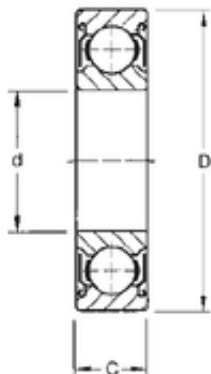

ABEC BEARING SERIES LTD

10 mm x 30 mm x 9 mm TIMKEN 200KDD Single Row Ball Bearings

Bearing No. 200KDD

Size	10x30x9 mm
Bore Diameter	10 mm
Outer Diameter	30 mm
Width	9 mm
d	10 mm
D	30 mm
B	9 mm
C	9 mm
Weight	0,027 Kg
Basic dynamic load rating (C)	6,8 kN

200KDD Bearing 2D drawings and 3D CAD models